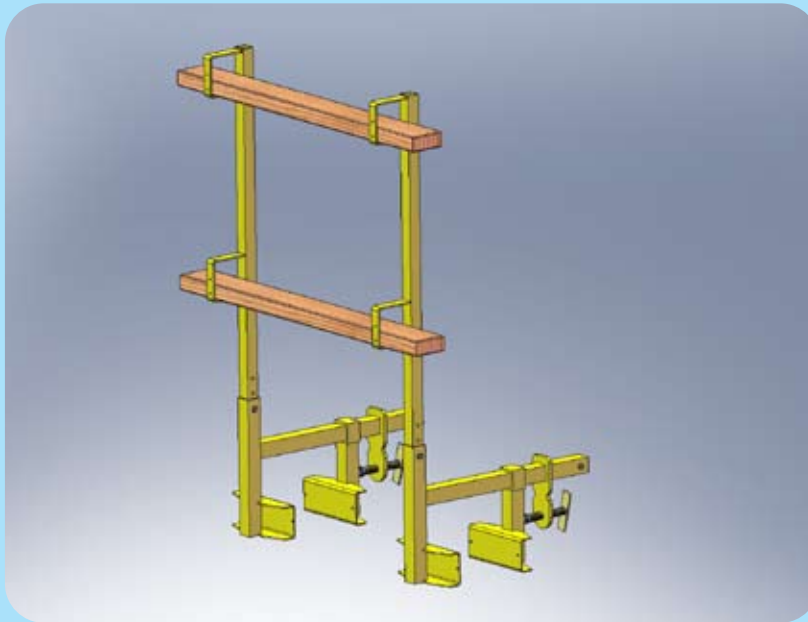

VERSA-CLAMP

The Versa Clamp is the most versatile guardrail C-Clamp in the market place for Fall Protection. Use it on parapets as well as concrete slabs to provide the Fall Protection your workers deserve. The compression plates are off-set so they will not damage copings or flashings on parapets. Its unique compression locking system makes it Simple and Fast to install. Simply place the clamp over a parapet or on a concrete slab and slide the compression plate against the surface. Turn the compression rod against the plate and you are finished. Made in the USA and built tough.

KEY FEATURES

- ▶ Expands from 2" to 16"
- ▶ Simple and fast compression locking system
- ▶ Compression Plates are off-set to protect copings and flashings
- ▶ Adjustable guardrail post allows it to comply with OSHA guardrail heights from the work surface
- ▶ Install at 8 foot increments
- ▶ Use on parapets or decking applications
- ▶ Toe Board Brackets are available for deck applications.
- ▶ Adaptors for Kwik Rail are available for permanent placement on buildings
- ▶ Tough Safety Yellow Powder Coat Finish
- ▶ Other colors are available to match your building
- ▶ Custom manufacturing available to meet your special requirements